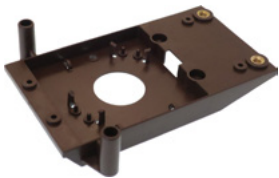

ATEL Code: 0C750055
OEM Code: C750055

MICROSWITCH BOX ASSEMBLY

PERLA, FAS 300T, PERLA HP, FAS 500, FASHION UP, WINNING ESPRESSO