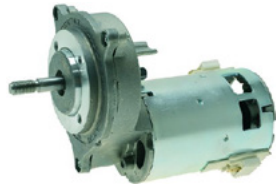

COGWHEEL WITH PIN

ATEL Code: 0C300128
OEM Code: C300128

GRINDER MOTOR 230V

ATEL Code: 16402043B
OEM Code: 16402043B

GRINDER MOTOR 230V/50Hz

ATEL Code: 0C743023
OEM Code: C743023

GRINDER BODY

ATEL Code: 16402046B
OEM Code: 16402046B