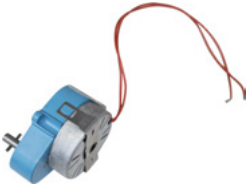

**LOCK mod.430 RS DUCALE
MONTECARLO**

MONTECARLO

ATEL Code: 71016019
OEM Code: 71016019

CONTROL PANEL ADHESIVE

CITY

ATEL Code: 71016018
OEM Code: 71016018

PUSH-BUTTON PANEL

CITY

ATEL Code: 21004029
OEM Code: 21004029

MICROSWITCH MIGON SHORT LEVER 16A 250V

ATEL Code: 23011019
OEM Code: 23011019

MICRO-SWITCH FOR GLASS FILLING ALARM

CITY

ATEL Code: 21013004
OEM Code: 21013004

MICRO SWITCH 3A 250V FOR GLASS FILLING ALARM

GEAR MOTOR COMPLETE AXIS-Y

CITY, CALYPSO, DISCOVERY

ATEL Code: 70011006
OEM Code: 70011006

GEAR MOTOR COMPLETE AXIS-X

CALYPSO, DAYTONA, , CITY, DISCOVERY

SUGAR AND SPOON DISPENSER

GEAR MOTORS

MICROSWITCHES

ATEL Code: 70014003
OEM Code: 70014003

**SPOON RELEASE
GEARMOTOR**

ATEL Code: 21004029
OEM Code: 21004029

**MICROSWITCH MIGON
SHORT LEVER 16A 250V**

MIXER AND CANISTERS

GASKETS - MIXER COMPONENTS - MOTORS

POWDERS CANISTERS AND COMPONENTS