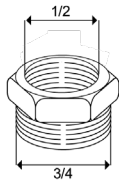

Atel Code	John Guest Code	inlet	outlet
03JG021	PM220606E	ø 6 mm	ø 6 mm
03JG101	PI220808S	ø 1/4"	ø 1/4"

REDUCING ELBOW CONNECTOR

03JG150

03JG171

03JG125

Atel Code	John Guest Code	inlet	outlet
03JG150	PM211006E	ø 10 mm	ø 6 mm
03JG171	PI211008S	ø 5/16"	ø 1/4"
03JG125	PI211208S	ø 3/8"	ø 1/4"

STRAIGHT ADAPTOR - BSPT THREAD

03JG070

Atel Code	John Guest Code	Embout de tuyau	Filetage
03JG070	PI011603S	ø 1/2"	M3/8"BSPT

FITTINGS & HOSES

REDUCED NIPPLES

Atel Code	Size
10-113	1/4" x 1/8"
10-097	3/4" x 3/8"
10-098	3/4" x 1/2"

HOSE-END REDUCTIONS

23-060

23-055

23-032

23-044

Atel Code	Size
23-060	3/8"F - 1/2"M
23-055	3/8"F - 3/4"M
23-032	1/2"F - 3/4"M
23-044	1/2"F - 3/8"M

NIPPLES FLAT SEAT

Atel Code	Size
10-111	3/8"M - 3/8"M

26-217

Atel Code	Size
26-214	3/8"M
26-217	3/8"F

FITTINGS & HOSES

GASKETS - BY EXTERNAL DIAMETER

Atel Code	Matériau	Taille
10-140	FIBER	1/4"
10-143	FIBER	3/8"
03AG016	EPDM	3/4"

49BQ285

PRESSURE REDUCER WITH QUICK-RELEASE FITTINGS AND 0-8 BAR MANOMETER