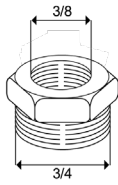

Atel Code	John Guest Code	inlet	outlet
03JG021	PM220606E	ø 6 mm	ø 6 mm
03JG101	PI220808S	ø 1/4"	ø 1/4"

REDUCING ELBOW CONNECTOR

03JG150

03JG171

03JG125

Atel Code	John Guest Code	inlet	outlet
03JG150	PM211006E	ø 10 mm	ø 6 mm
03JG171	PI211008S	ø 5/16"	ø 1/4"
03JG125	PI211208S	ø 3/8"	ø 1/4"

STRAIGHT ADAPTOR - BSPT THREAD

03JG070

Atel Code	John Guest Code	Embout de tuyau	Filetage
03JG070	PI011603S	ø 1/2"	M3/8"BSPT

FITTINGS & HOSES

REDUCED NIPPLES

Atel Code	Size
10-113	1/4" x 1/8"
10-097	3/4" x 3/8"
10-098	3/4" x 1/2"

HOSE-END REDUCTIONS

23-060

23-055

23-032

23-044

Atel Code	Size
23-060	3/8"F - 1/2"M
23-055	3/8"F - 3/4"M
23-032	1/2"F - 3/4"M
23-044	1/2"F - 3/8"M

NIPPLES FLAT SEAT

Atel Code	Size
10-111	3/8"M - 3/8"M

26-217

Atel Code	Size
26-214	3/8"M
26-217	3/8"F

FITTINGS & HOSES

GASKETS - BY EXTERNAL DIAMETER

Atel Code	Matériau	Taille
10-140	FIBER	1/4"
10-143	FIBER	3/8"
03AG016	EPDM	3/4"

49BQ285

PRESSURE REDUCER WITH QUICK-RELEASE FITTINGS AND 0-8 BAR MANOMETER