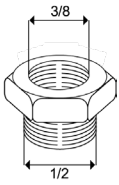

Atel Code	John Guest Code	inlet	outlet
03JG021	PM220606E	ø 6 mm	ø 6 mm
03JG101	PI220808S	ø 1/4"	ø 1/4"

REDUCING ELBOW CONNECTOR

03JG150

03JG171

03JG125

Atel Code	John Guest Code	inlet	outlet
03JG150	PM211006E	ø 10 mm	ø 6 mm
03JG171	PI211008S	ø 5/16"	ø 1/4"
03JG125	PI211208S	ø 3/8"	ø 1/4"

STRAIGHT ADAPTOR - BSPT THREAD

03JG070

Atel Code	John Guest Code	Embout de tuyau	Filetage
03JG070	PI011603S	ø 1/2"	M3/8"BSPT

FITTINGS & HOSES

REDUCED NIPPLES

Atel Code	Size
10-113	1/4" x 1/8"
10-097	3/4" x 3/8"
10-098	3/4" x 1/2"

HOSE-END REDUCTIONS

23-060

23-055

23-032

23-044

Atel Code	Size
23-060	3/8"F - 1/2"M
23-055	3/8"F - 3/4"M
23-032	1/2"F - 3/4"M
23-044	1/2"F - 3/8"M

NIPPLES FLAT SEAT

Atel Code	Size
10-111	3/8"M - 3/8"M

26-217

Atel Code	Size
26-214	3/8"M
26-217	3/8"F

FITTINGS & HOSES

GASKETS - BY EXTERNAL DIAMETER

Atel Code	Matériau	Taille
10-140	FIBER	1/4"
10-143	FIBER	3/8"
03AG016	EPDM	3/4"

49BQ285

PRESSURE REDUCER WITH QUICK-RELEASE FITTINGS AND 0-8 BAR MANOMETER