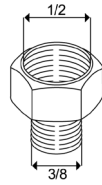

STRAIGHT ADAPTOR - BSPT THREAD

03JG070

Atel Code	John Guest Code	Embout de tuyau	Filetage
03JG070	PI011603S	ø 1/2"	M3/8"BSPT

FITTINGS & HOSES

REDUCED NIPPLES

Atel Code	Size
10-113	1/4" x 1/8"
10-097	3/4" x 3/8"
10-098	3/4" x 1/2"

HOSE-END REDUCTIONS

23-060

23-055

23-032

23-044

Atel Code	Size
23-060	3/8"F - 1/2"M
23-055	3/8"F - 3/4"M
23-032	1/2"F - 3/4"M
23-044	1/2"F - 3/8"M

NIPPLES FLAT SEAT

Atel Code	Size
10-111	3/8"M - 3/8"M

L-SHAPED FITTINGS

Atel Code	Size
26-253	3/8"MM

T-SHAPED FITTINGS

26-256

23-055

Atel Code	Size
26-113	3/8"MMM
26-256	3/8"FFF

CAPS

26-214

26-217

Atel Code	Size
26-214	3/8"M
26-217	3/8"F

FITTINGS & HOSES

GASKETS - BY EXTERNAL DIAMETER

Atel Code	Matériau	Taille
10-140	FIBER	1/4"
10-143	FIBER	3/8"
03AG016	EPDM	3/4"

49BQ285

PRESSURE REDUCER WITH QUICK-RELEASE FITTINGS AND 0-8 BAR MANOMETER